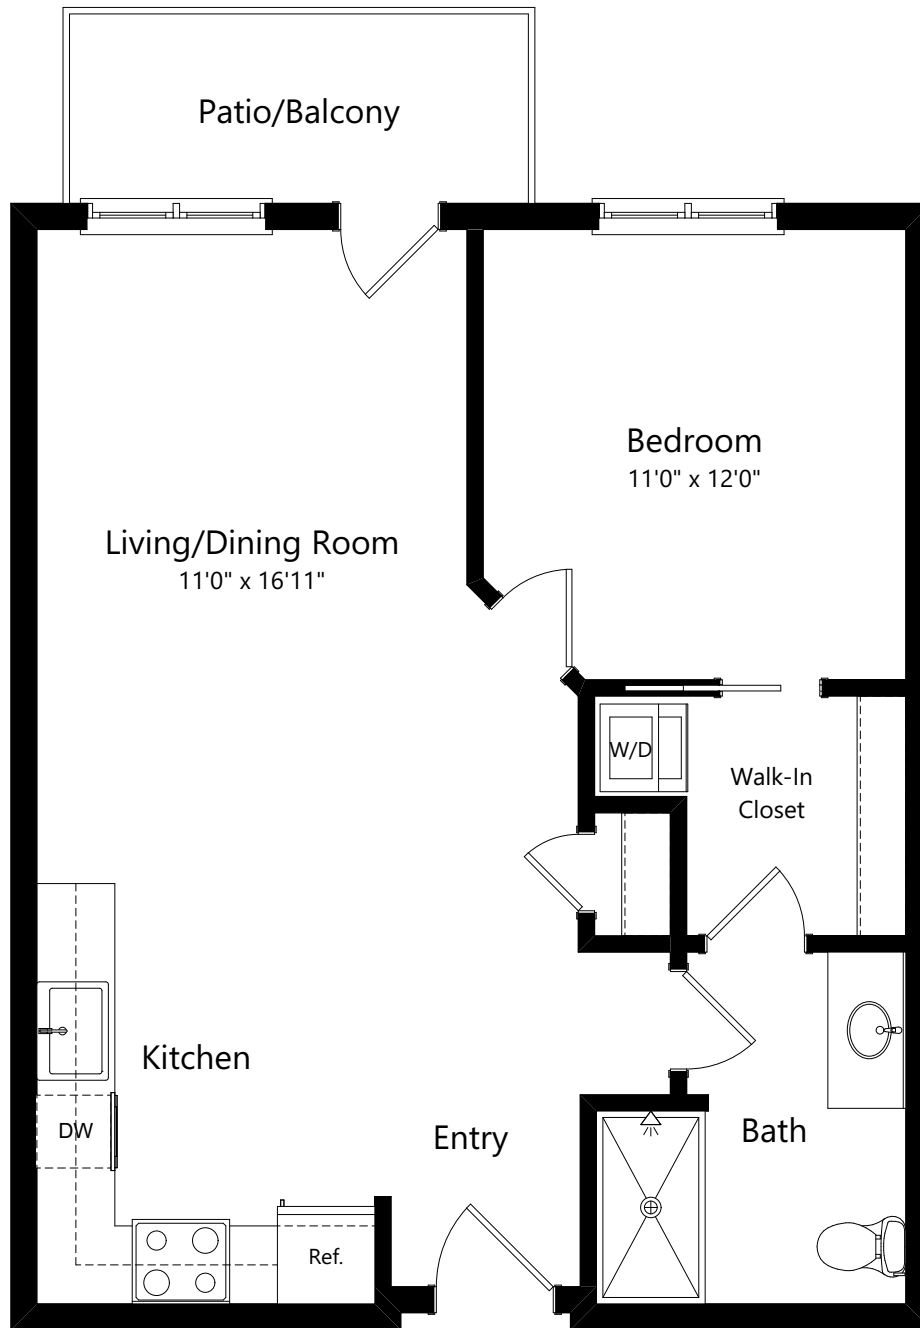

# Unit N

1 Bedroom | 1 Bathroom  
670 SQ Feet | Patio/Balcony  
The Grand Hills Castle RCAC

  
**Castle**  
Senior Living

Unit # \_\_\_\_\_

Floor plan features are subject to change without notice, stated dimensions and square footage are approximate.

# Unit N

1 Bedroom | 1 Bathroom  
670 SQ Feet | Patio/Balcony  
The Grand Hills Castle RCAC

Floor plan features are subject to change without notice, stated dimensions and square footage are approximate.