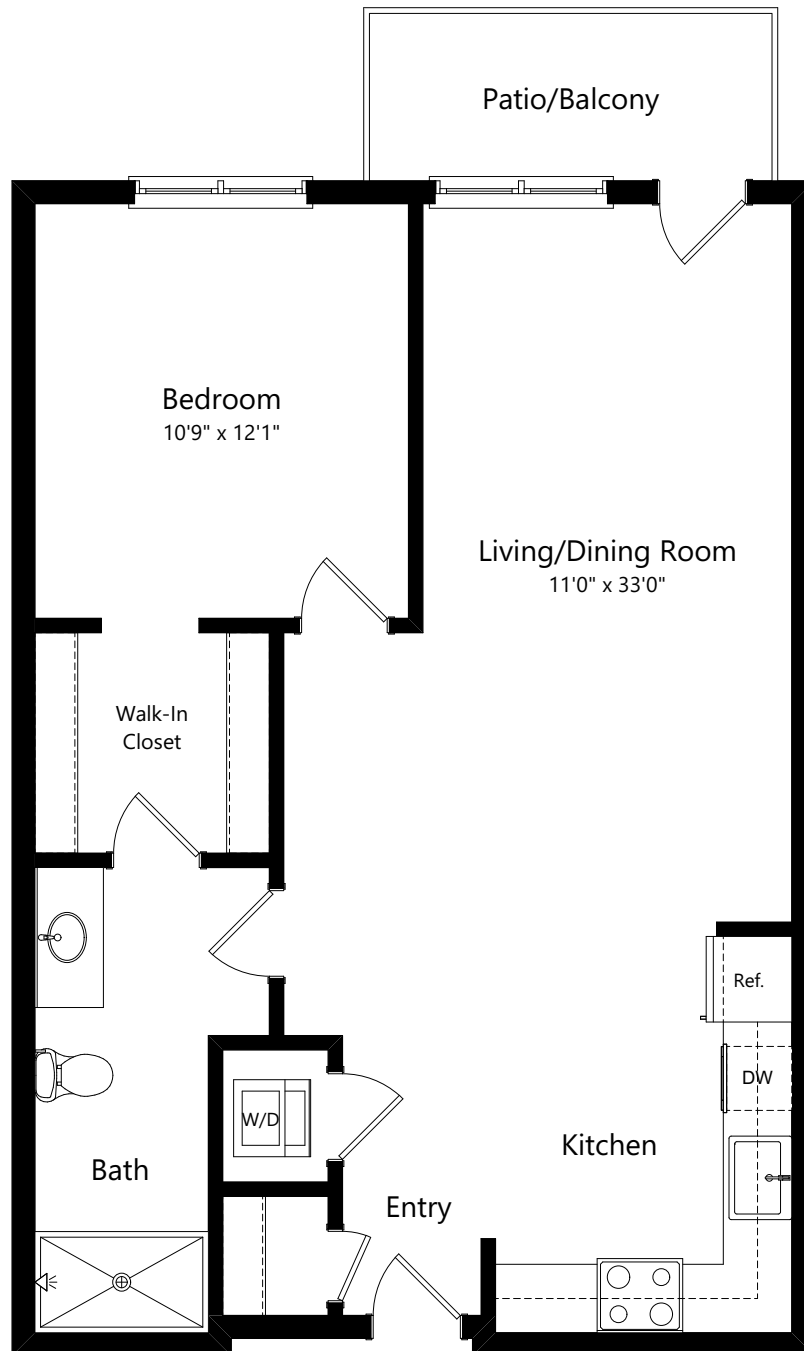

Unit L

1 Bedroom | 1 Bathroom
785 SQ Feet | Patio/Balcony
The Grand Hills Castle RCAC

Castle
Senior Living

Unit # _____

Floor plan features are subject to change without notice, stated dimensions and square footage are approximate.

Castle Senior Living - The Grand Hills Castle
Independent Plus | Enhanced Care | Memory Care
13050 W. Cleveland Avenue | New Berlin, WI 53151
262-330-8229 | castlewi.com

Unit L

1 Bedroom | 1 Bathroom
785 SQ Feet | Patio/Balcony
The Grand Hills Castle RCAC

Floor plan features are subject to change without notice, stated dimensions and square footage are approximate.