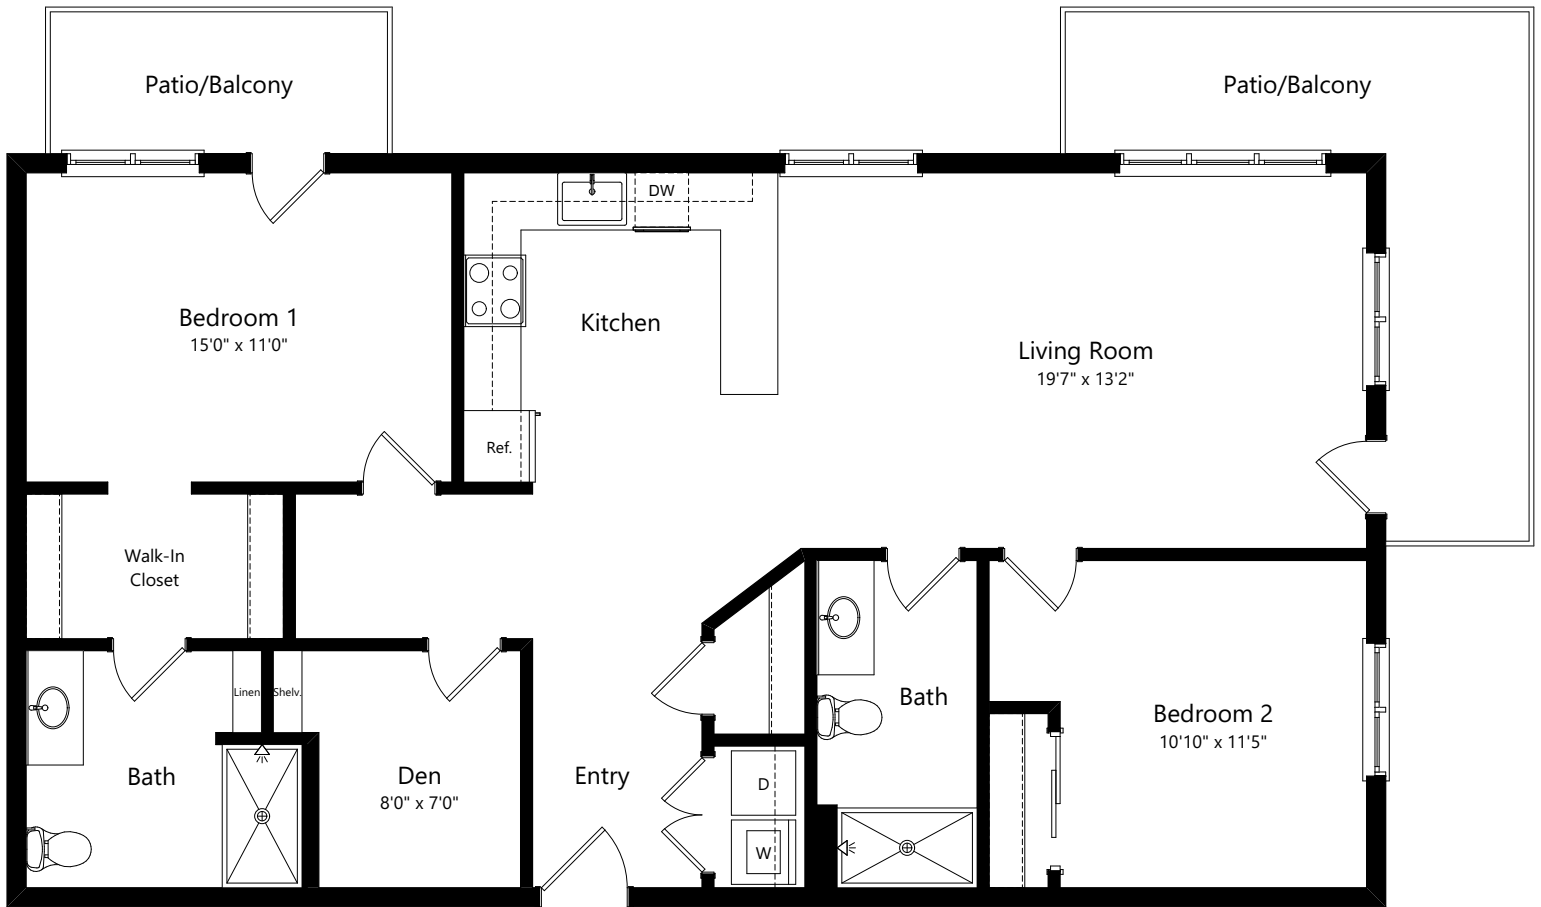

Unit K

2 Bedroom | 2 Bathroom
1239 SQ Feet | 2 Patio/Balcony Spaces
The Grand Hills Castle RCAC

Castle
Senior Living

Unit # _____

Floor plan features are subject to change without notice, stated dimensions and square footage are approximate.

Castle Senior Living - The Grand Hills Castle
Independent Plus | Enhanced Care | Memory Care
13050 W. Cleveland Avenue | New Berlin, WI 53151
262-330-8229 | castlewi.com

Unit K

2 Bedroom | 2 Bathroom
1239 SQ Feet | 2 Patio/Balcony Spaces
The Grand Hills Castle RCAC

Floor plan features are subject to change without notice, stated dimensions and square footage are approximate.