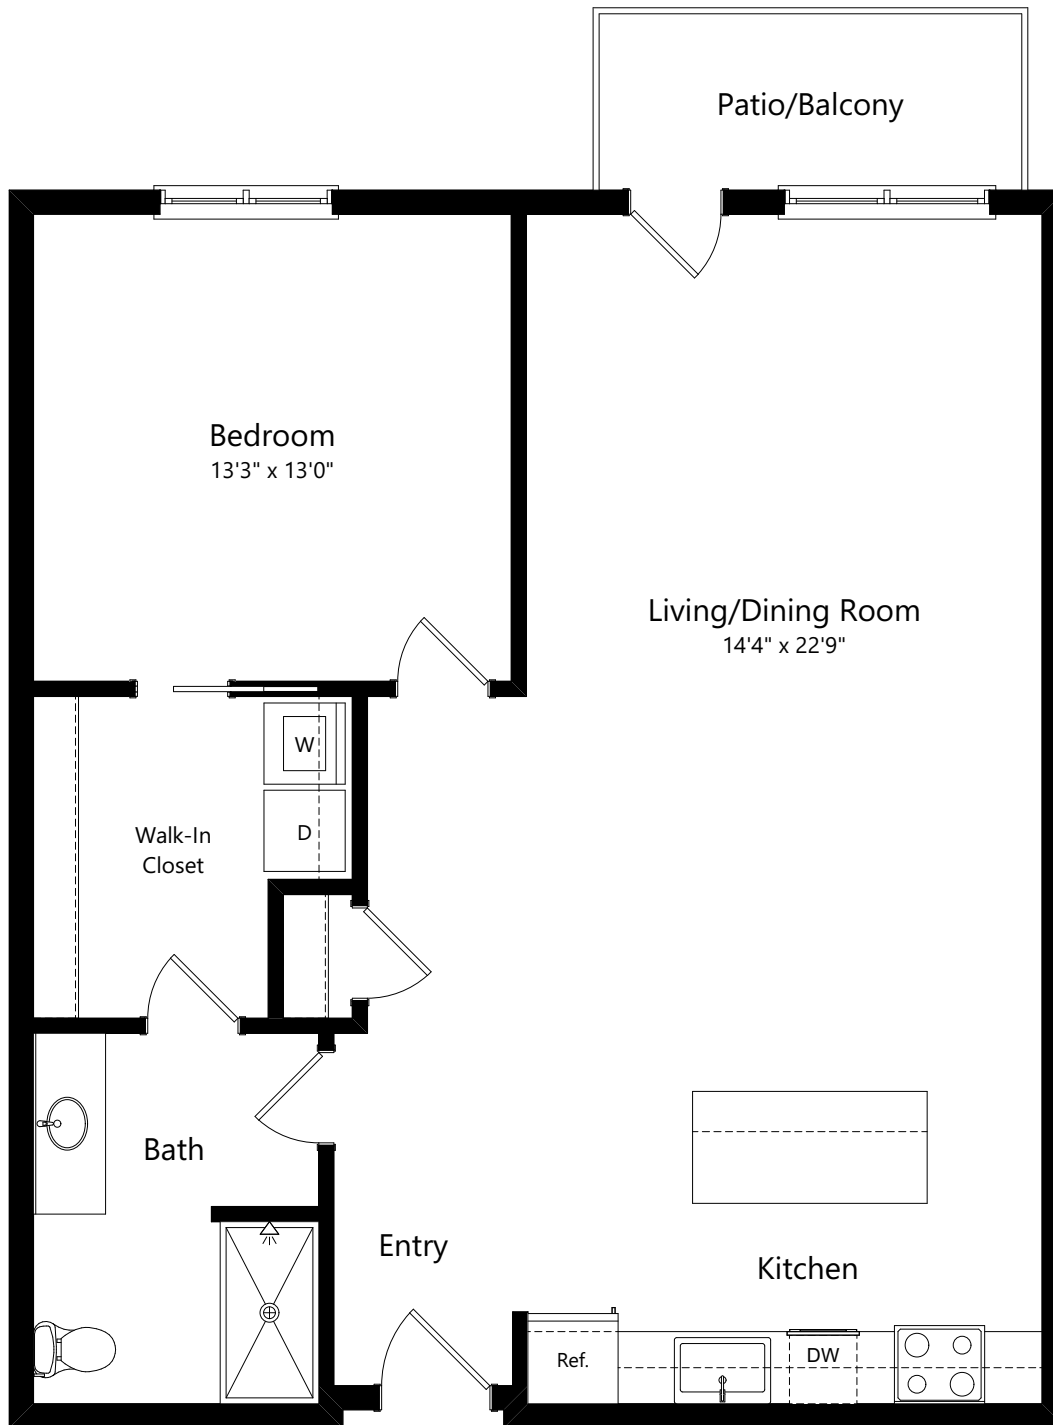

# Unit H

1 Bedroom | 1 Bathroom  
977 SQ Feet | Patio/Balcony  
The Grand Hills Castle RCAC

  
**Castle**  
Senior Living

Unit # \_\_\_\_\_

Floor plan features are subject to change without notice, stated dimensions and square footage are approximate.

# Unit H

1 Bedroom | 1 Bathroom  
977 SQ Feet | Patio/Balcony  
The Grand Hills Castle RCAC

Floor plan features are subject to change without notice, stated dimensions and square footage are approximate.