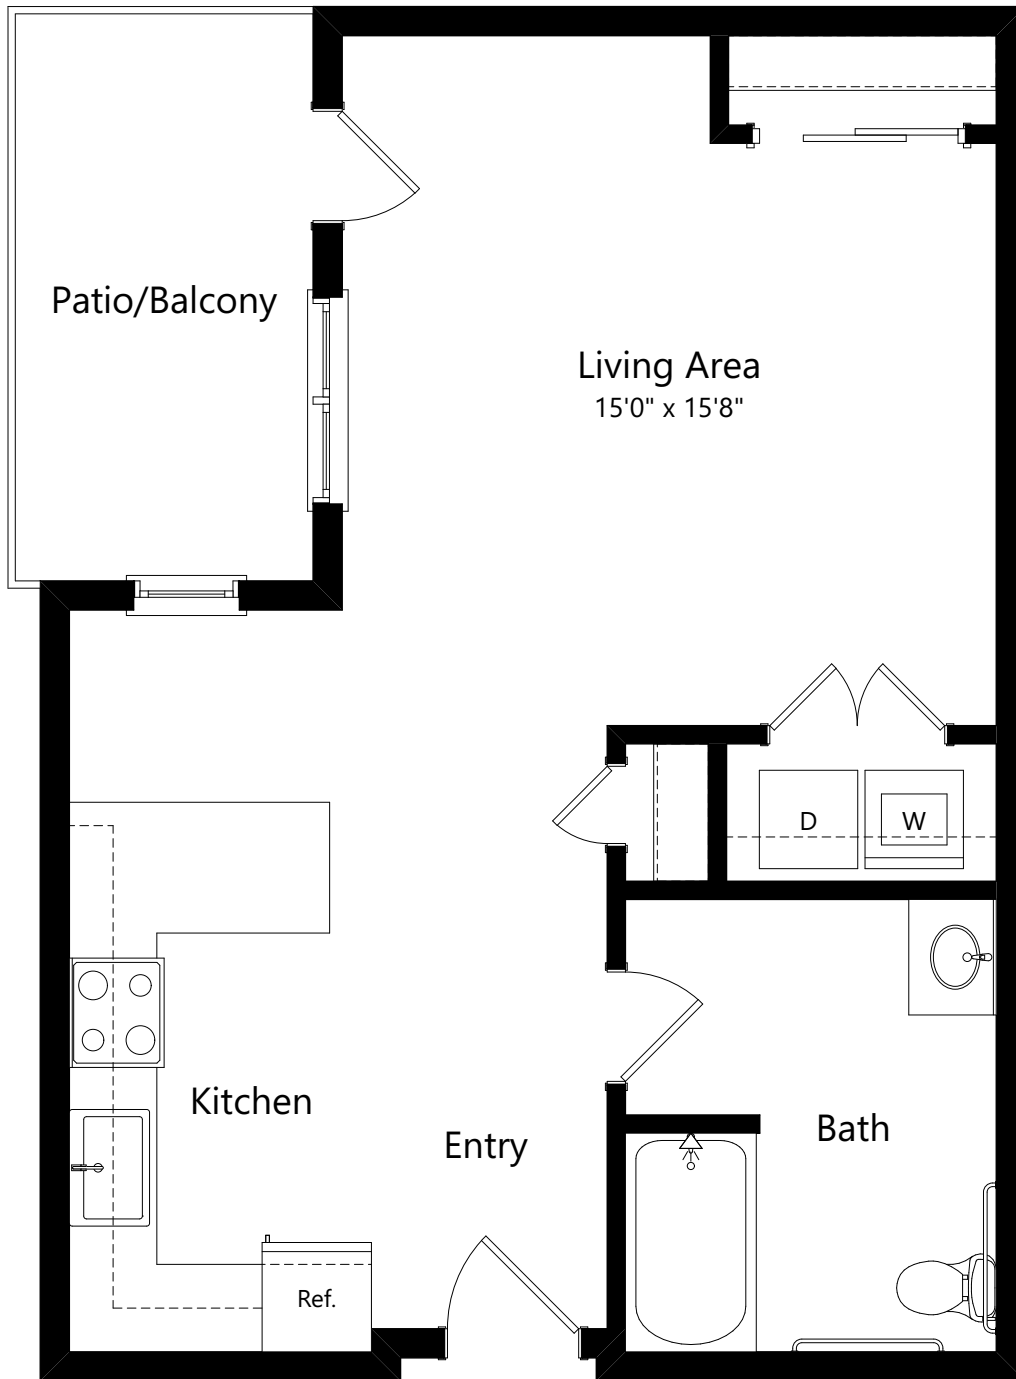

Unit G

Studio | 1 Bathroom
602 SQ Feet | Patio/Balcony
The Grand Hills Castle RCAC

Castle
Senior Living

Unit # _____

Floor plan features are subject to change without notice, stated dimensions and square footage are approximate.

Castle Senior Living - The Grand Hills Castle
Independent Plus | Enhanced Care | Memory Care
13050 W. Cleveland Avenue | New Berlin, WI 53151
262-330-8229 | castlewi.com

Unit G

Studio | 1 Bathroom

602 SQ Feet | Patio/Balcony

The Grand Hills Castle RCAC

Floor plan features are subject to change without notice, stated dimensions and square footage are approximate.